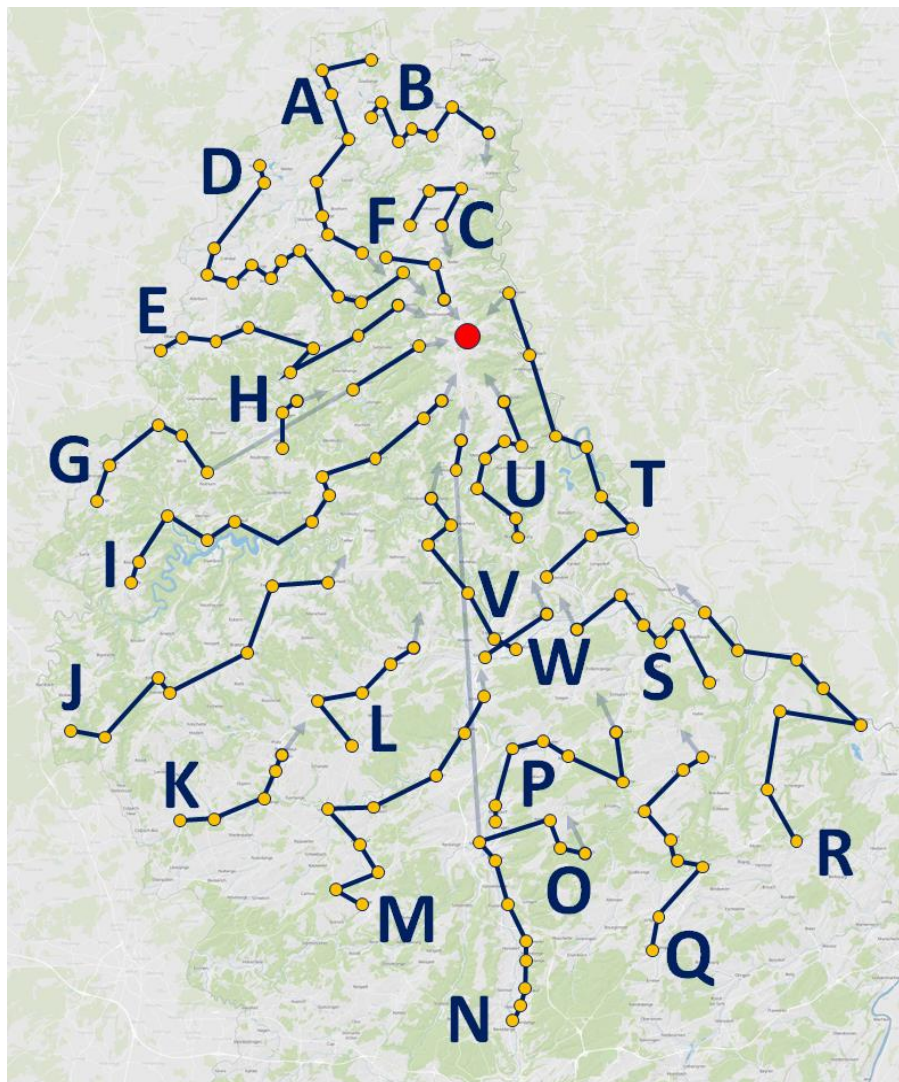

Retour Bus V

01:30	Hosingen	Open Air
03:20	Hosingen	Open Air

W

Aller Bus W

21:55	Ettelbruck	Gare
22:05	Diekirch	Gare
22:30	Hosingen	Open Air

Retour Bus W

01:30	Hosingen	Open Air
03:20	Hosingen	Open Air

Plang