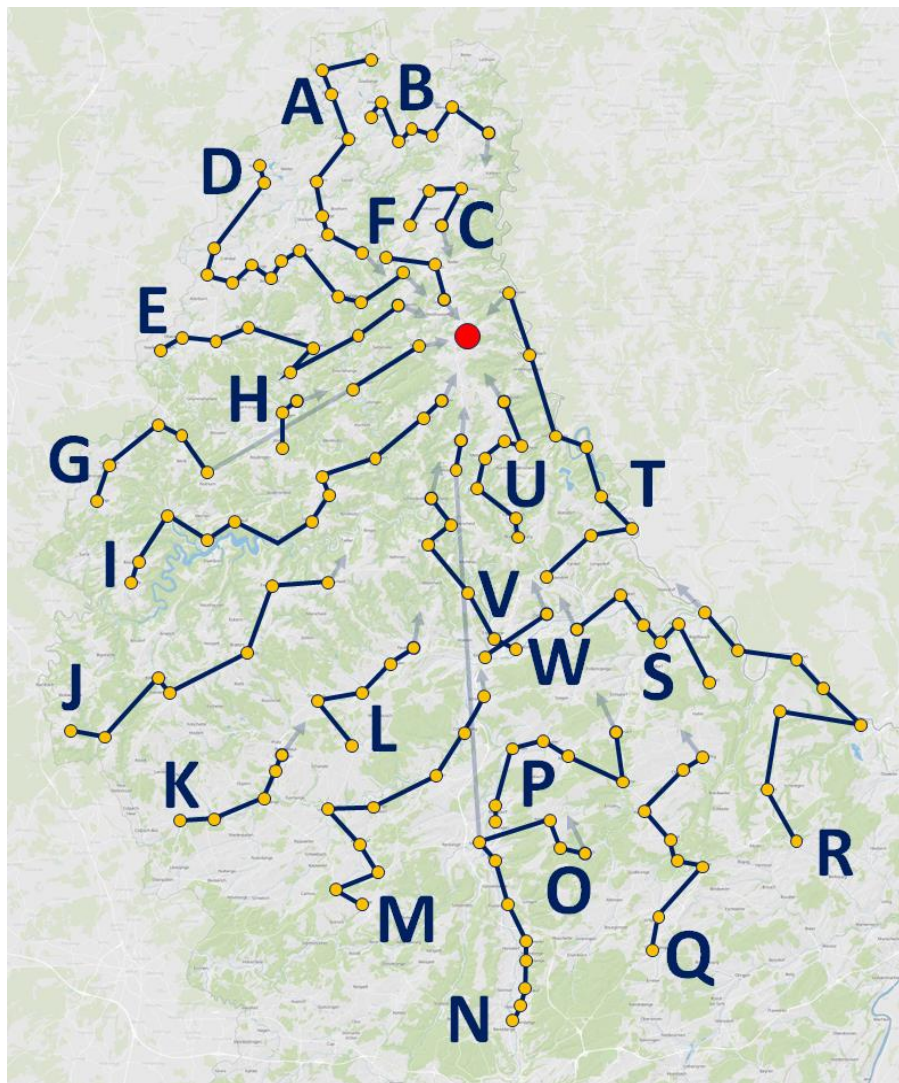

Plang

Mindestalter

Keen Alkohol ënner 16 Joer !
Alkohol-Konsum a jonke Joeren ass besonnesch schiedlech fir d'Gesondheet. Laut Gesetz dierfen Jonker ënner 16 Joer nëmmen op Baler eran wann e Groussjäheregen d'Verantwortung iwwerhëllt. Dat selwecht gëllt fir Jonker ënner 16 Joer an de Late Night Busser.

Info Retouren

Um Retour fueren d'Busser déi selwecht Dierfer wéi op der Hifaart un an et kann een op all den offiziellen RGTR- an Schoulbusarrëten erausklaumen, déi op der direkter Streck vun de Busser leien.

Info oder Froen?

www.latenightbus.lu

Partner

© Late Night Bus a.s.b.l.