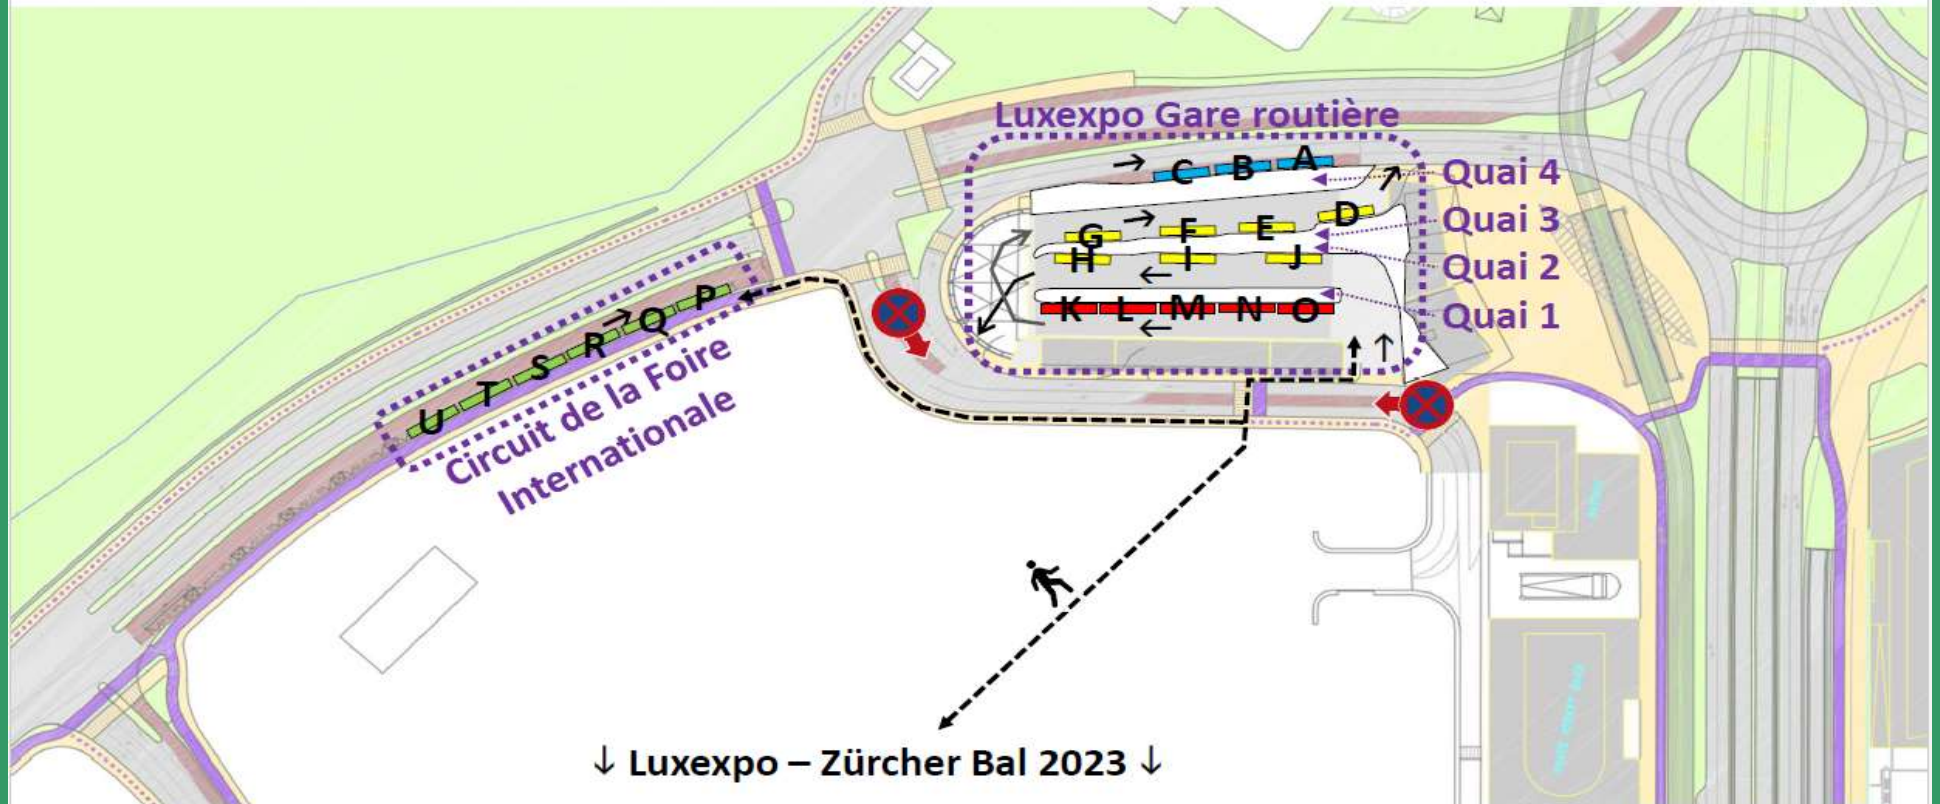

Osten (Sauer)

- A – Waldbillig
- B – Moersdorf
- C – Graulinster

Osten (Musel)

- D – Wasserbillig
- E – Berg
- F – Machtum
- G – Greiveldange
- H – Ernster
- I – Neihaischen
- J – Wellenstein

Süden

- K – Altwies
- L – Esch/Alzette
- M – Niederkorn
- N – Dippach
- O – Rodange

Westen & Norden

- P – Capellen
- Q – Redange
- R – Vichten
- S – Mersch
- T – Diekirch
- U – Weiswampach

TRAM: cours supplémentaires / zusätzliche Fahrten

Tram: T1 Gare Centrale -> Luxexpo

Lycée Bouneweg	23:52	00:07	00:22	00:37	00:52	01:07	01:22	01:37	01:52
Leschte Steiwer / Dernier Sol	23:53	00:08	00:23	00:38	00:53	01:08	01:23	01:38	01:53
Gare centrale	23:56	00:11	00:26	00:41	00:56	01:11	01:26	01:41	01:56
Paräisser Plaz-Place de Paris	23:58	00:13	00:28	00:43	00:58	01:13	01:28	01:43	01:58
Place de Metz	23:59	00:14	00:29	00:44	00:59	01:14	01:29	01:44	01:59
Hamilius	00:01	00:16	00:31	00:46	01:02	01:17	01:32	01:47	02:02
Stäreplaz / Étoile	00:04	00:19	00:34	00:49	01:04	01:19	01:34	01:49	02:04
Faiencerie	00:06	00:21	00:36	00:51	01:06	01:21	01:36	01:51	02:06
Theater	00:08	00:23	00:38	00:53	01:08	01:23	01:38	01:53	02:08
Rout Bréck - Pafendall	00:10	00:25	00:40	00:55	01:10	01:25	01:40	01:55	02:10
Philharmonie / Mudam	00:11	00:26	00:41	00:56	01:11	01:26	01:41	01:56	02:11
Europaparlament / Parlement Européen	00:12	00:27	00:42	00:57	01:13	01:28	01:43	01:58	02:13
Coque	00:14	00:29	00:44	00:59	01:14	01:29	01:44	01:59	02:14
Université	00:15	00:30	00:45	01:00	01:15	01:30	01:45	02:00	02:15
Nationalbibliothék / Bibliothèque Nationale	00:17	00:32	00:47	01:02	01:17	01:32	01:47	02:02	02:17
Alphonse Weicker	00:18	00:33	00:48	01:03	01:18	01:33	01:48	02:03	02:18
Luxexpo	00:19	00:34	00:49	01:04	01:19	01:34	01:49	02:04	02:19